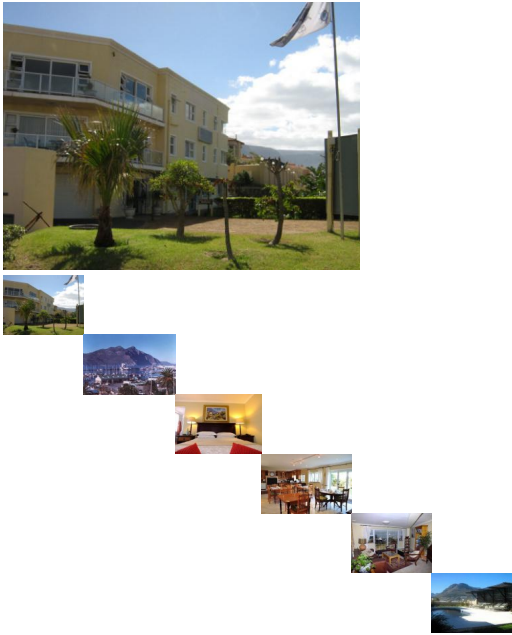

Cliffside Lodge

CLIFFSIDE LODGE 4 Star Credit Cards Accepted

Rating: Not Rated Yet

[Ask a question about this product](#)

Description

Cliffside Lodge is situated within a 2 minute gentle stroll to the vibrant fishing harbour, cruise boats, restaurants, cruise boats, beach and shops.

This Family Lodge offers spacious sea facing rooms with en-suite bathrooms, tea and coffee facilities and flat screen DSTV and WiFi internet.

Delicious breakfasts are served in the dining room.

Use of swimming pool, parking and security.

Excellent hospitality.

ALL COVID-19 PROTOCOLS STRICTLY OBSERVED. NO MASK - NO ENTRY